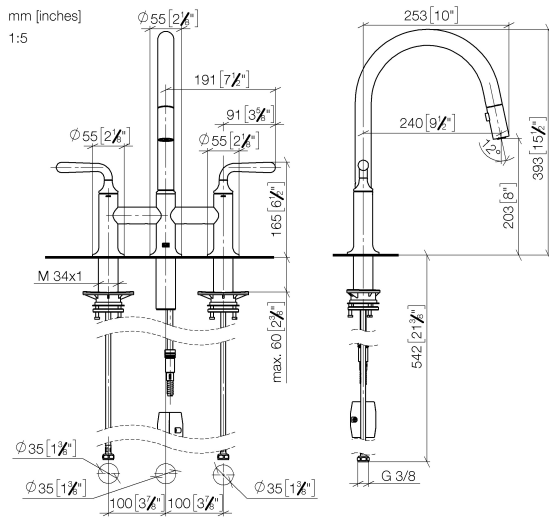

19 870 809

- 240mm projection
- pivotable spout 360°
- Optional swivel limiter available with swivel limiter set 12 823 970 90
- air-enriched flow and spray flow
- 1800 mm metal shower hose
- sprayface with anti-scaling system
- max. flow 8 l/min at 3 bar flow pressure
- lead-free
- This product can help a building meet the requirements of Green Building Rating Systems, e.g. LEED®, BREEAM®, DGNB

Recommended miscellaneous

Swivel limitation set -

12 823 970 90

Recommended miscellaneous

VAIA Dispenser with rosette - Chrome

82 434 809-00

19 870 809

Flow rate chart

Certificates

LGA\_38633.

Belgaqua\_24-005-  
27\_3.

19 870 809

Spare parts list

No.	Item Number	Name	Quantity used	Delivery time
1	90 28 22 397 00-00	spout	1	10
2	90 20 80 057 00-00	handle	2	10
3	90 12 12 232 00 90	fixing cap	2	2
4	90 90 03 130 00 90	top	1	2
5	04 30 11 040 00 90	fixing set	2	2
6	04 30 04 100 00 90	hose	2	2
7	04 21 50 010 00 90	accessories	1	2
8	04 30 02 120 00-00	hose	1	10
9	90 24 03 253 00 90	adaptor	1	2
10	04 28 20 067 00 90	pipe	1	2
11	90 90 03 131 00 90	top	1	2
12	90 18 40 317 00-00	shower	1	10